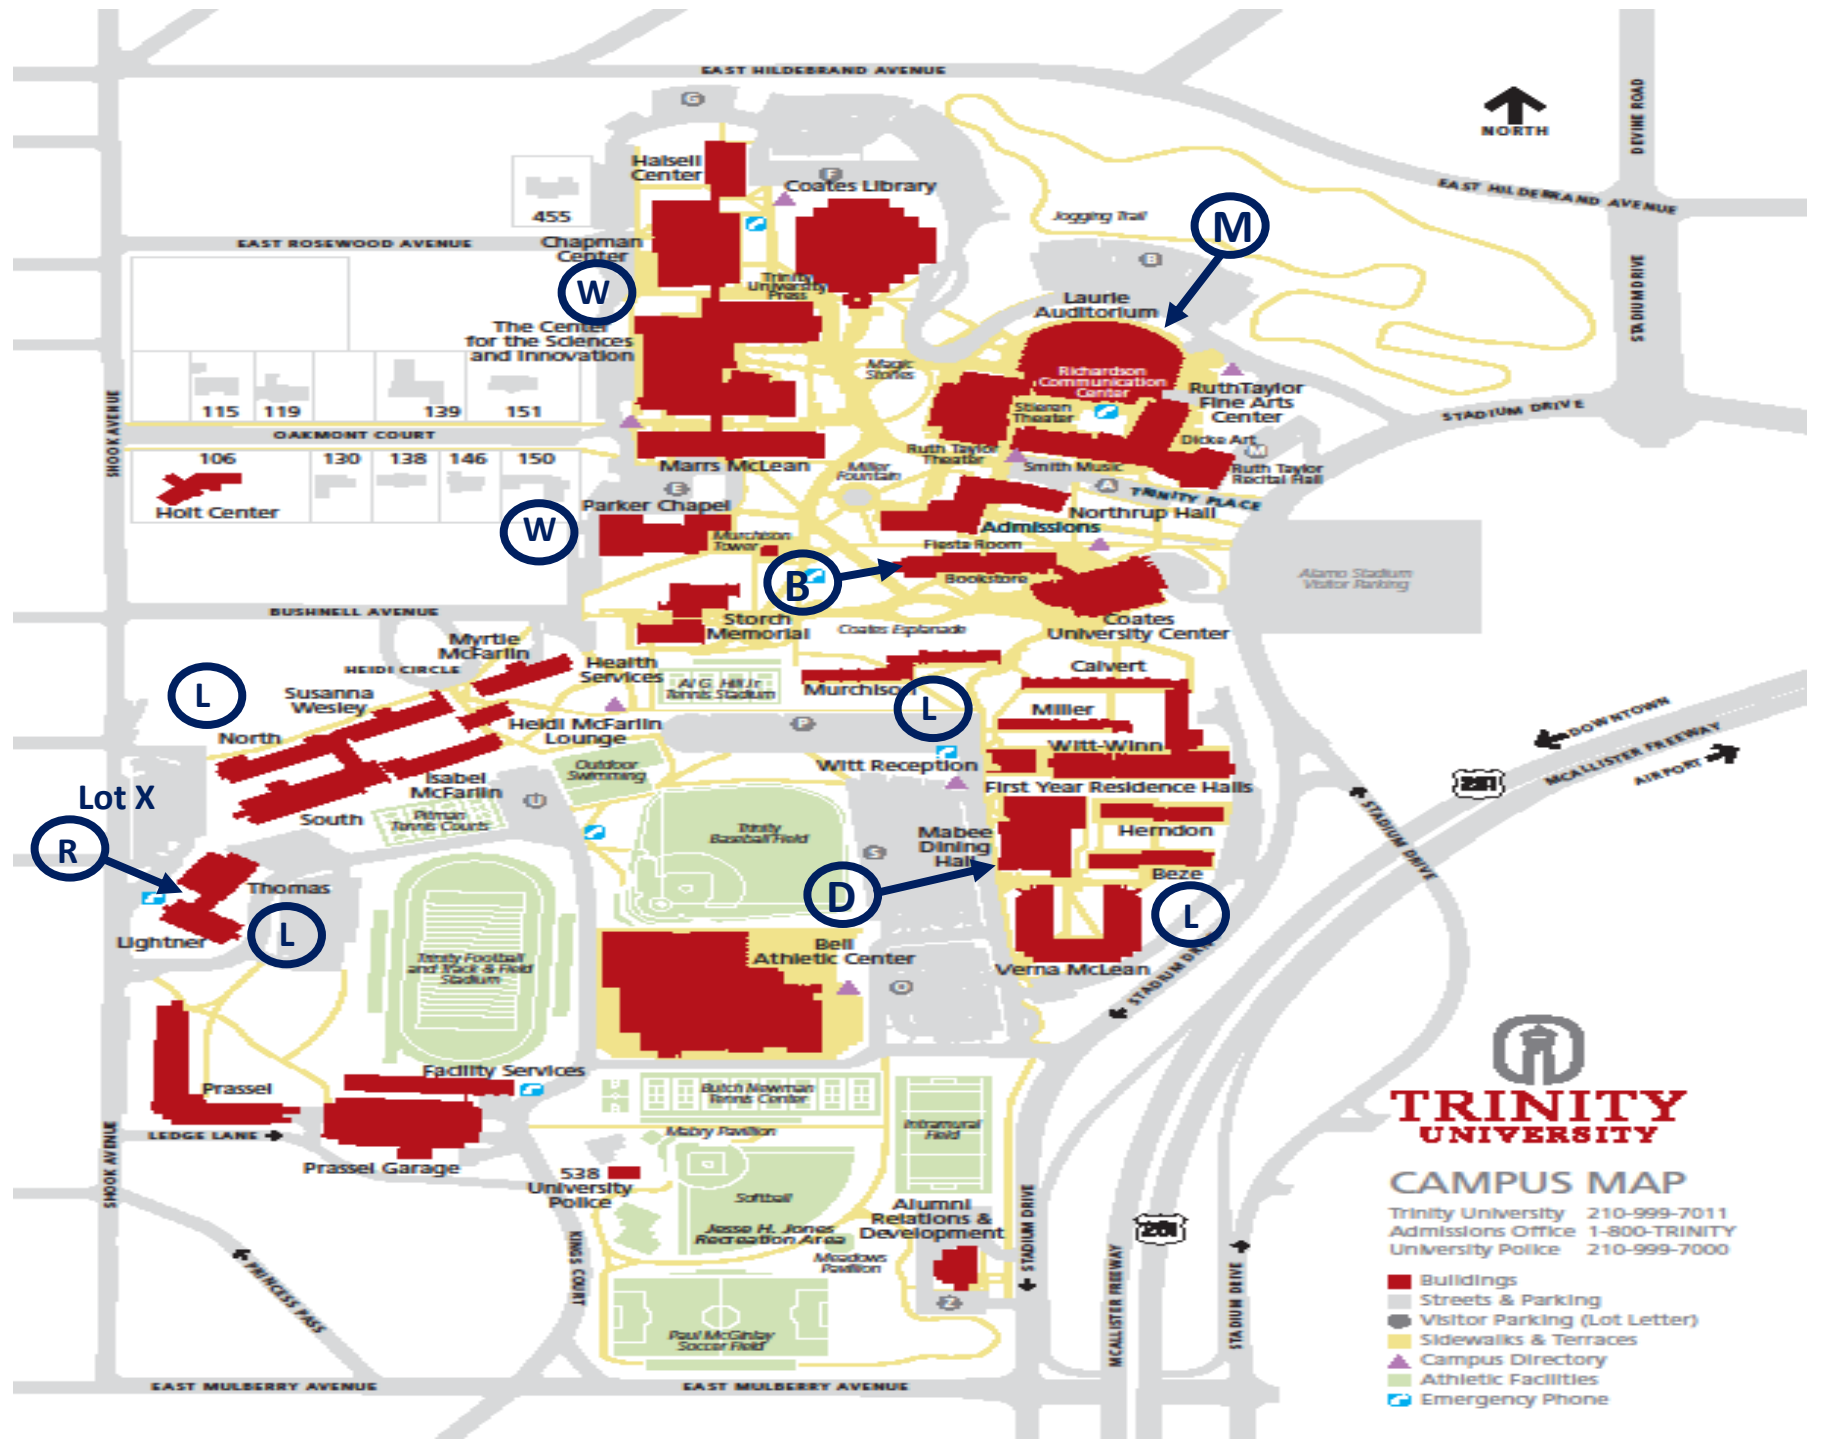

27th National Encounter

July 27-30, 2017

Trinity University
San Antonio, TX

Registration @ Thomas Lobby

ALL attendees (driving or bus from airport) will park in **Lot X** first, check in to register at Thomas Lobby and get parking pass if needed.

- (B)** = Bookstore
- (D)** = Dining
- (M)** = Mass, Rollos, Ultreya, Fiesta
- (R)** = Registration
- (W)** = Workshops
- (L)** = Lodging

TRINITY UNIVERSITY

CAMPUS MAP

Trinity University 210-999-7011
Admissions Office 1-800-TRINITY
University Police 210-999-7000

- Buildings
- Streets & Parking
- Visitor Parking (Lot Letter)
- Sidewalks & Terraces
- Campus Directory
- Athletic Facilities
- Emergency Phone