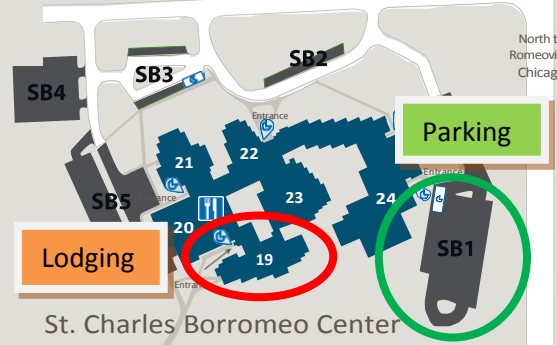

26th National Cursillo Encounter

(No Outlet)

Airport Road

North to Romeoville/Chicago

St. Charles Borromeo Center

Romeoville Campus

One University Parkway
Romeoville, IL 60446-2200
(815) 838-0500

Lewis University

- Registration
- Rollos
- Masses
- Ultreya
- Fiesta
- Palanca Chapel
- Bookstore

Dining Hall

The Glen
University Parkway

Route 53 (Independence Boulevard)

Doppler Radar
National Weather Service

46 Lewis Stadium

Map Legend

- Parking Lots
- Information
- ADA Parking
- ADA Entrance
- Security Phones
- Kiosks / Maps
- Dining/Food
- Electric Charging Stations
- LowEmissionParking

South to Joliet /
Renwick Road (Rt. 7)