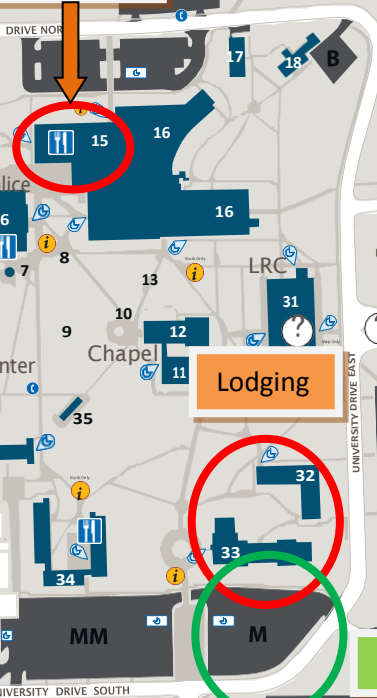

26th National Cursillo Encounter

(No Outlet)

Airport Road

North to Romeoville/Chicago

St. Charles Borromeo Center

Romeoville Campus

One University Parkway
Romeoville, IL 60446-2200
(815) 838-0500

Lewis University

- Registration
- Rollos
- Masses
- Ultreya
- Fiesta
- Palanca Chapel
- Bookstore

Dining Hall

The Glen
University Parkway

Route 53 (Independence Boulevard)

Doppler Radar
National Weather Service

46 Lewis Stadium

Map Legend

- Parking Lots
- Information
- ADA Parking
- ADA Entrance
- Security Phones
- Kiosks / Maps
- Dining/Food
- Electric Charging Stations
- LowEmissionParking

South to Joliet /
Renwick Road (Rt. 7)